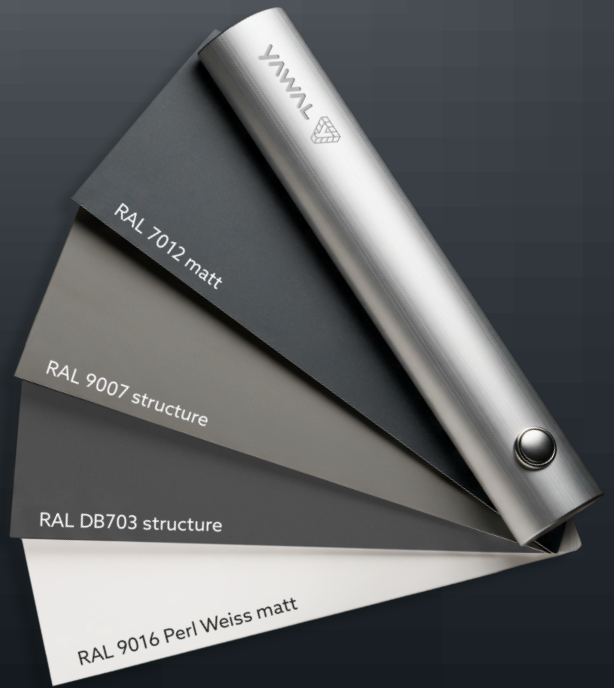

4 new colours

available in the standard colour palette

STANDARD COLORS

NEW RAL 7012 matt	NEW RAL 9007 structure	NEW RAL DB703 structure	NEW RAL 9016 Perl Weiss matt
RAL 7016 matt	RAL 7016 structure	RAL 7021 matt	RAL 7021 structure
RAL DB703 matt	RAL 7024 matt	RAL 7035 matt	RAL 7037 matt
RAL 8019 matt	RAL 9005 matt	RAL 9005 structure	RAL 9006 matt
RAL 9007 matt	RAL 9010 matt	RAL 9016 matt	

All colors from the RAL palette are included in the standard price for orders over 231 m².

WOOD-LIKE COLORS

Oak Cappuccino Grande DS916/1829	Daglezja DS916/150102	Birch DS916/2901	Light Oak DS916/1402
Sweet cherry DS451/1401	Dark pine DS451/2103	Cherry DSD71/1403	Fir tree DSD71/150102
Light pine DSD71/2103	Sweet Cherry DSD71/1401	Winchester DSD71/2504	Wild Cherry DSD73/1401
Chestnut DSD73/1403	Walnut DSD73/1829	Golden oak DSD73/2301	Sour Cherry DSD73/1402
Dark cherry DSD77/1403	Dark walnut DSD77/230103	Walnut DSD77/2305	Swamp oak DSD77/2516
Mahogany DS742/1704			

COLORS OF ANODIZED COATINGS

C-0/S Anode Silver Natural	C-31/S Anode Inox	C-32/S Anode Champagne	C-33/S Anode Olive
C-34/S Anode Bronze	C-35/S Anode Black		